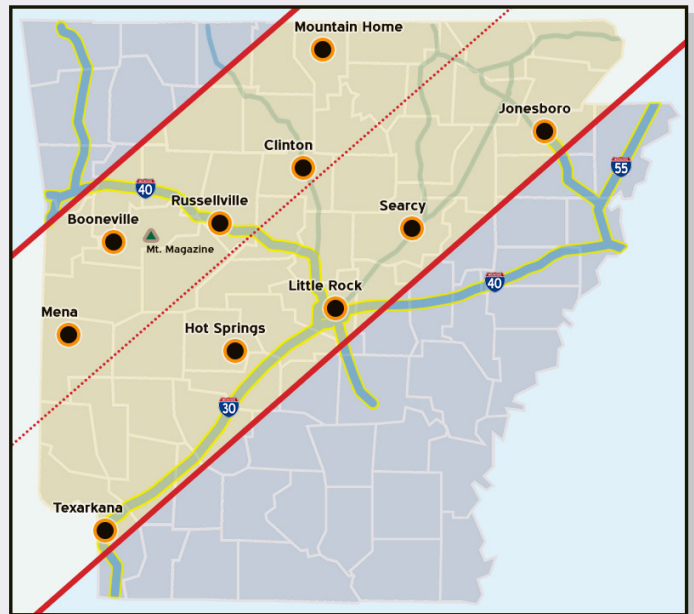

Total Solar Eclipse

April 8, 2024 • 1:45 p.m. C.D.T.

- The zone of totality will stretch 123 miles.
- This eclipse will last nearly twice as long as the 2017 total solar eclipse.
- Some parts of Arkansas will be in the dark for more than 4 minutes.
- The U.S. and Arkansas won't see another total solar eclipse until August 2045.